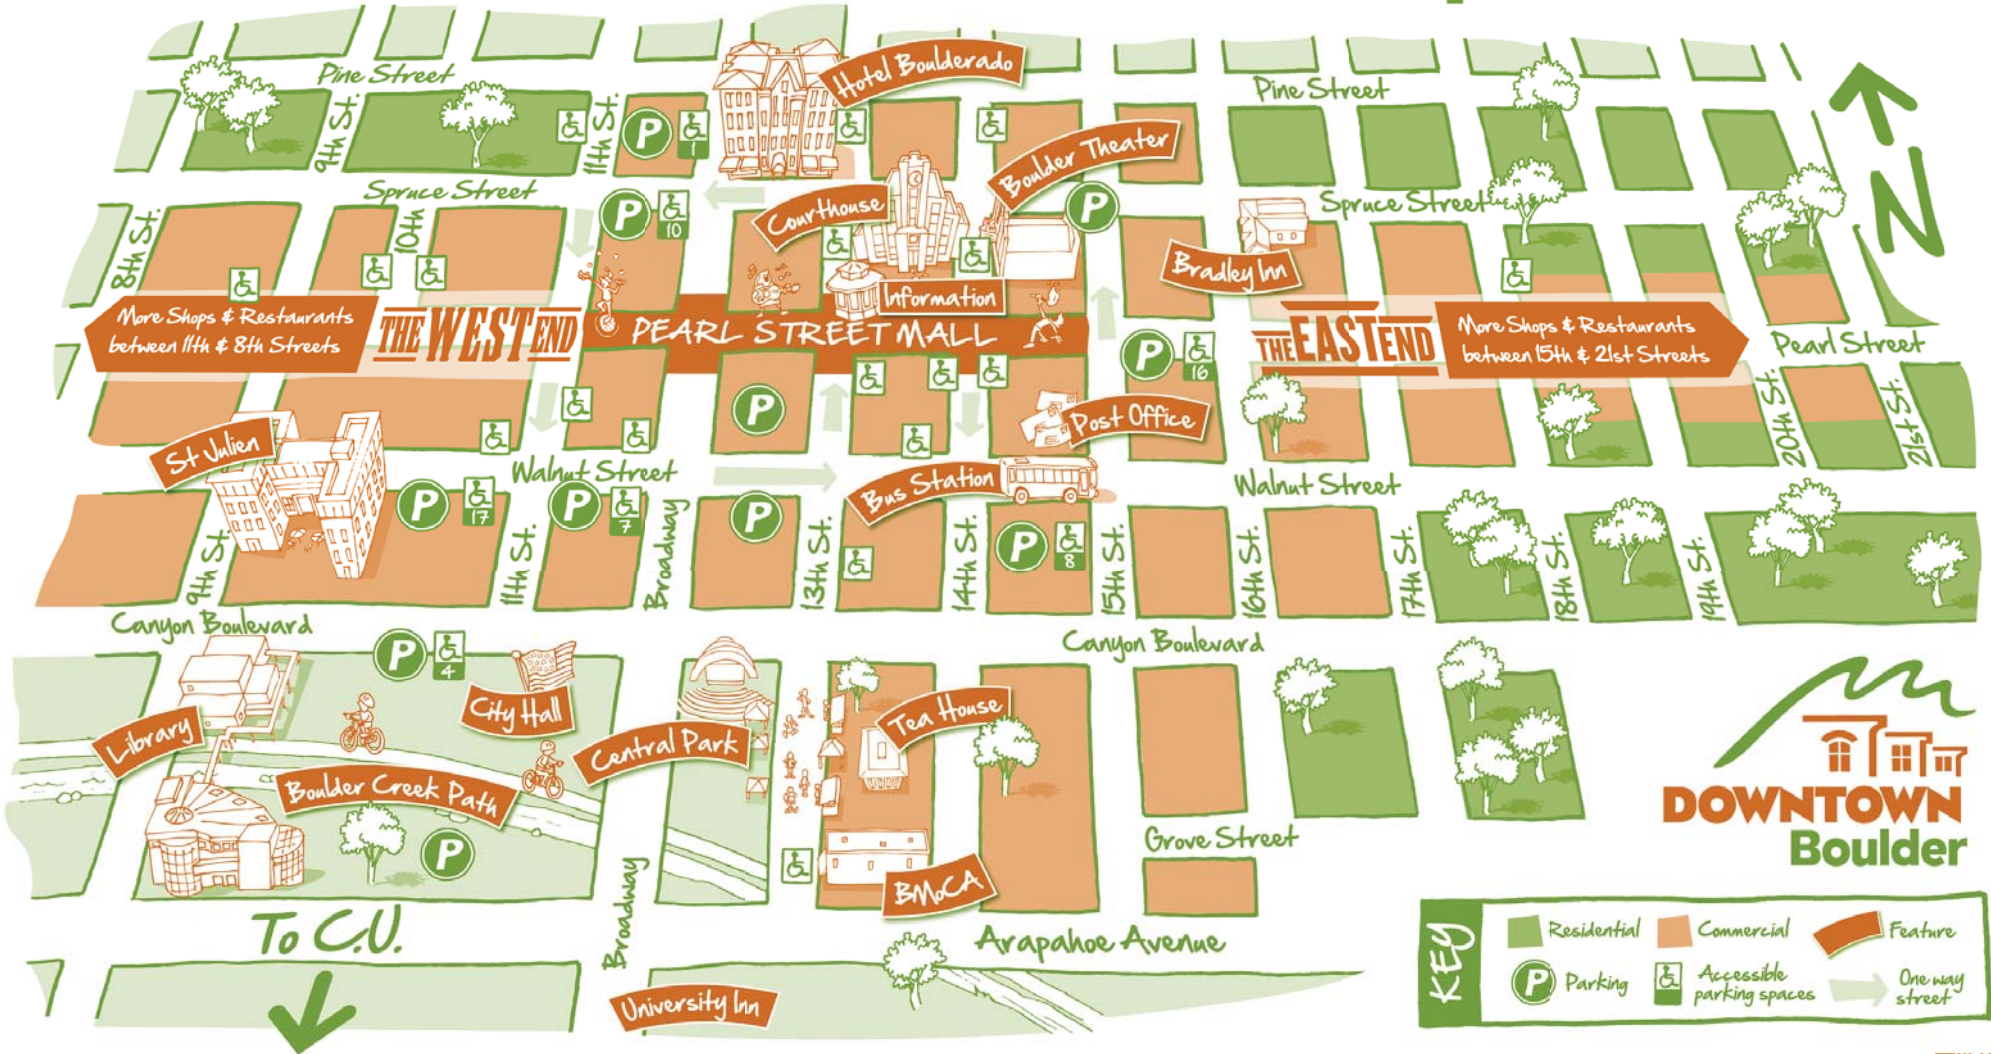

Downtown Boulder Map

Web: www.BoulderDowntown.com • Mobile: m.BoulderDowntown.com • Parking: www.BoulderParking.com

Apparel & Clothing

Alpaca Connection - 1334 Pearl St.
American Apparel - 1126 Pearl St.
Barbara & Company - 1505 Pearl St.
Billabong - 1101 Pearl St.
Boulder and Beyond Art Co-Op - 1211B Pearl St.
Boulder Army Store - 1545 Pearl St.
Boulder Bazaar - 1500 Pearl St.
Boulder Nepal - 1328 Pearl St.
Buffalo Exchange - 1813 Pearl St.
Campus Street Sportswear - 1420 Pearl St.
Chelsea - 2088 Broadway
Common Era - 1500 Pearl St.
Dragnfly - 1220 Spruce St.
Elm & Oak - 2037 13th St.
Fresh Produce - 1218 Pearl St.
Goldmine Vintage - 1123 Pearl St.
Gypsy Jewel - 820 Pearl St.
Heads Up - 1300 Pearl St.
hip consignment - 1468 Pearl St.
Holiday & Company - 943 Pearl St.
Jackalope & Co. International - 1126 Pearl St.
Jakes on Pearl - 1468 Pearl St.
Knit Wit - 2021 Broadway
Lilli - 1646 Pearl St.

MAX Clothing Store - 1177 Walnut St.
Morningstar by Meg - 1970 13th St.
Old Tibet - 948 Pearl St.
OM Time - 2035 Broadway
Patagonia - 1212 Pearl St.
Pitaya - 1211 A Pearl St.
poppy - 2098 Broadway
prAna - 1147 Pearl St.
Real Baby - 1505 Pearl St.
The Ritz - 959 Walnut St.
Savvy on Pearl - 1114 Pearl St.
Starr's Clothing & Shoe Company - 1630 Pearl St.
Tibet Gallery - 1916 13th St.
Topo Ranch - 1505 Pearl St.
Tough Luck Cowboy - 2050 Broadway
Urban Outfitters - 934 Pearl St.
Violette - 1631 Pearl St.
Volcom - 1223 Pearl St.
Weekends - 1200 Pearl St.
Where the Buffalo Roam - 1320 Pearl St.

Italian / Mediterranean / Pizza

Antica Roma - 1308 Pearl St.
Bacaro Venetian Taverna - 921 Pearl St.
Boulder Organic Pizza - 1175 Walnut St.
Gondolier on Pearl - 1600 Pearl St.
Nick-N-Willy's Pizza - 801 Pearl St.
Pasta Jay's - 1001 Pearl St.
Pizza Colore - 1336 Pearl St.
Pizzeria Locale - 1790 Pearl St.
Trattoria on Pearl - 1430 Pearl St.